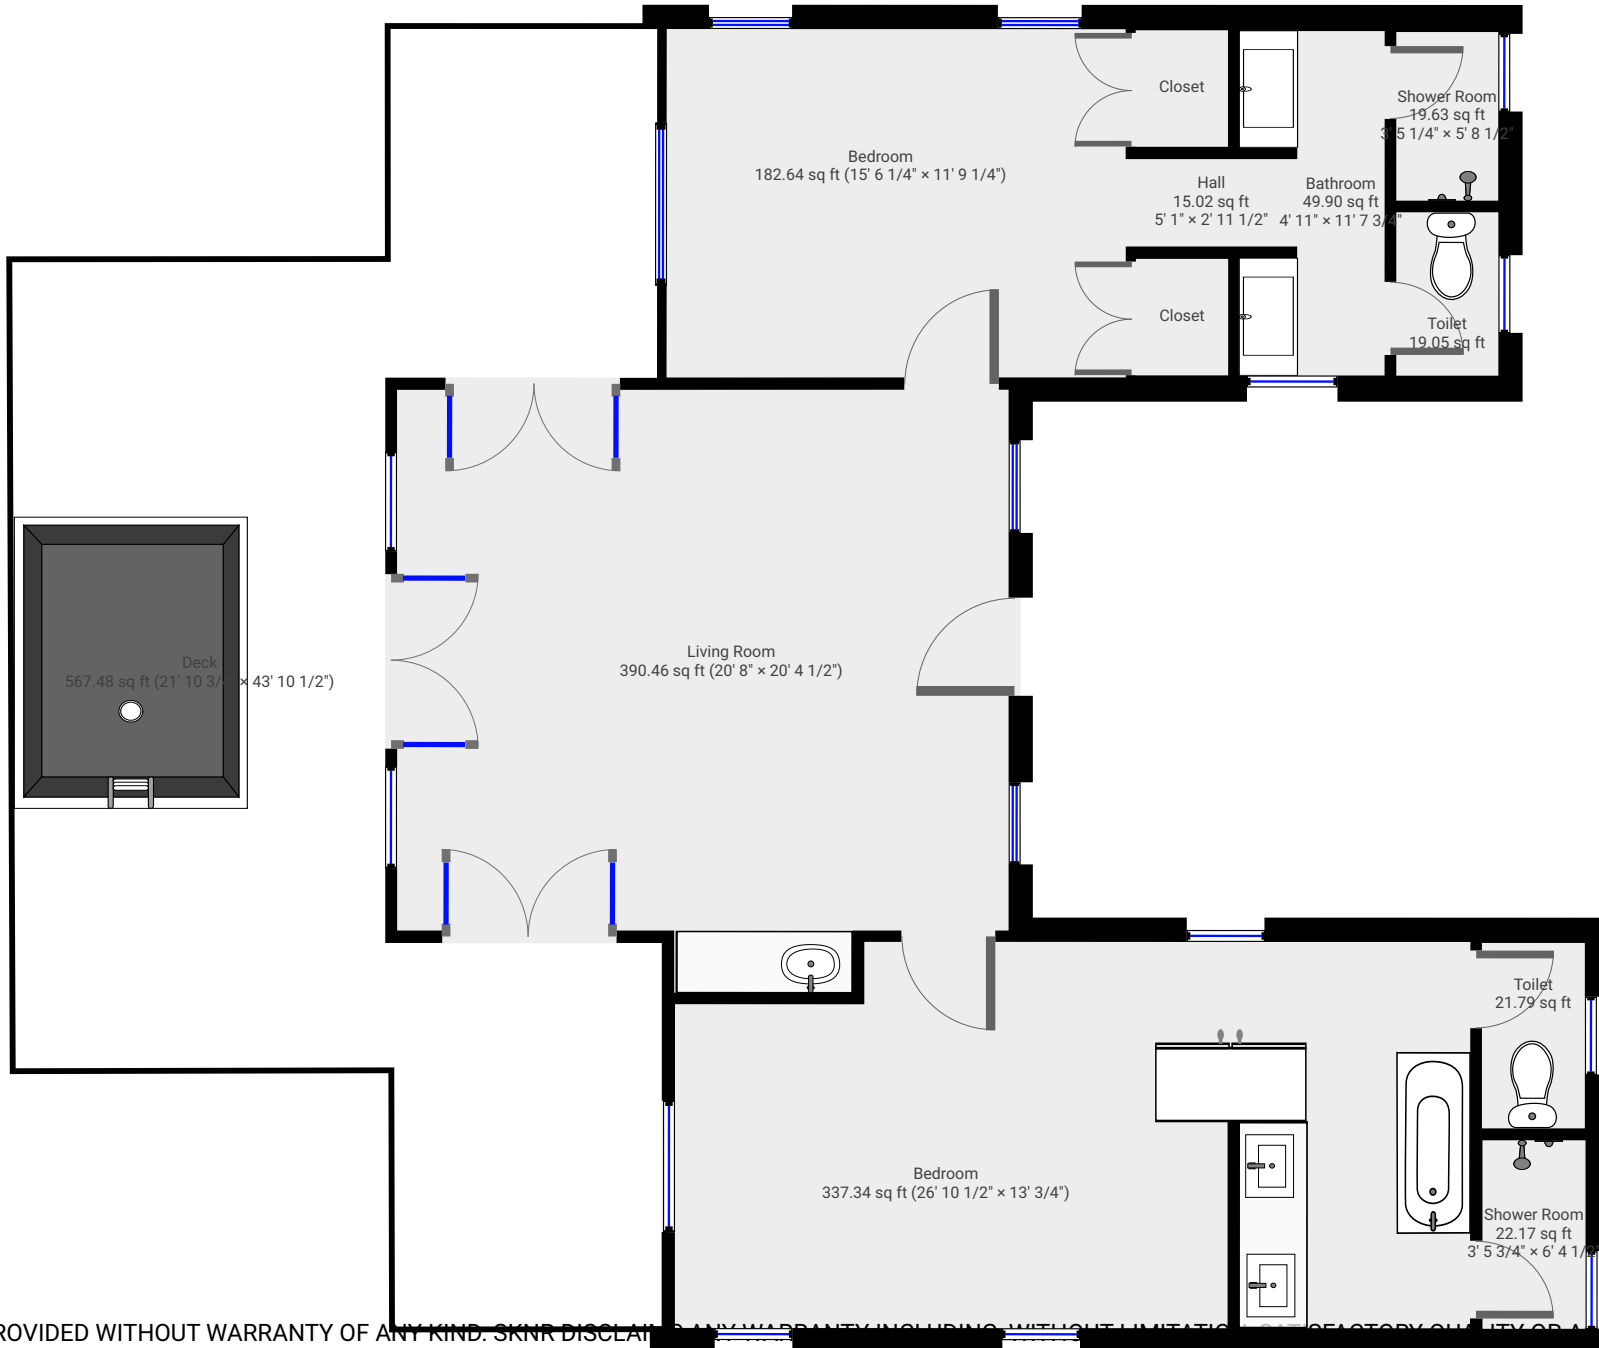

▼ Ground Floor

TOTAL AREA: 1081.93 sq ft • LIVING AREA: 1081.93 sq ft •

THIS FLOORPLAN IS PROVIDED WITHOUT WARRANTY OF ANY KIND. SKNR DISCLAIMS ANY WARRANTY INCLUDING, WITHOUT LIMITATION, THE FACTORY QUALITY OR ACCURACY OF DIMENSIONS.