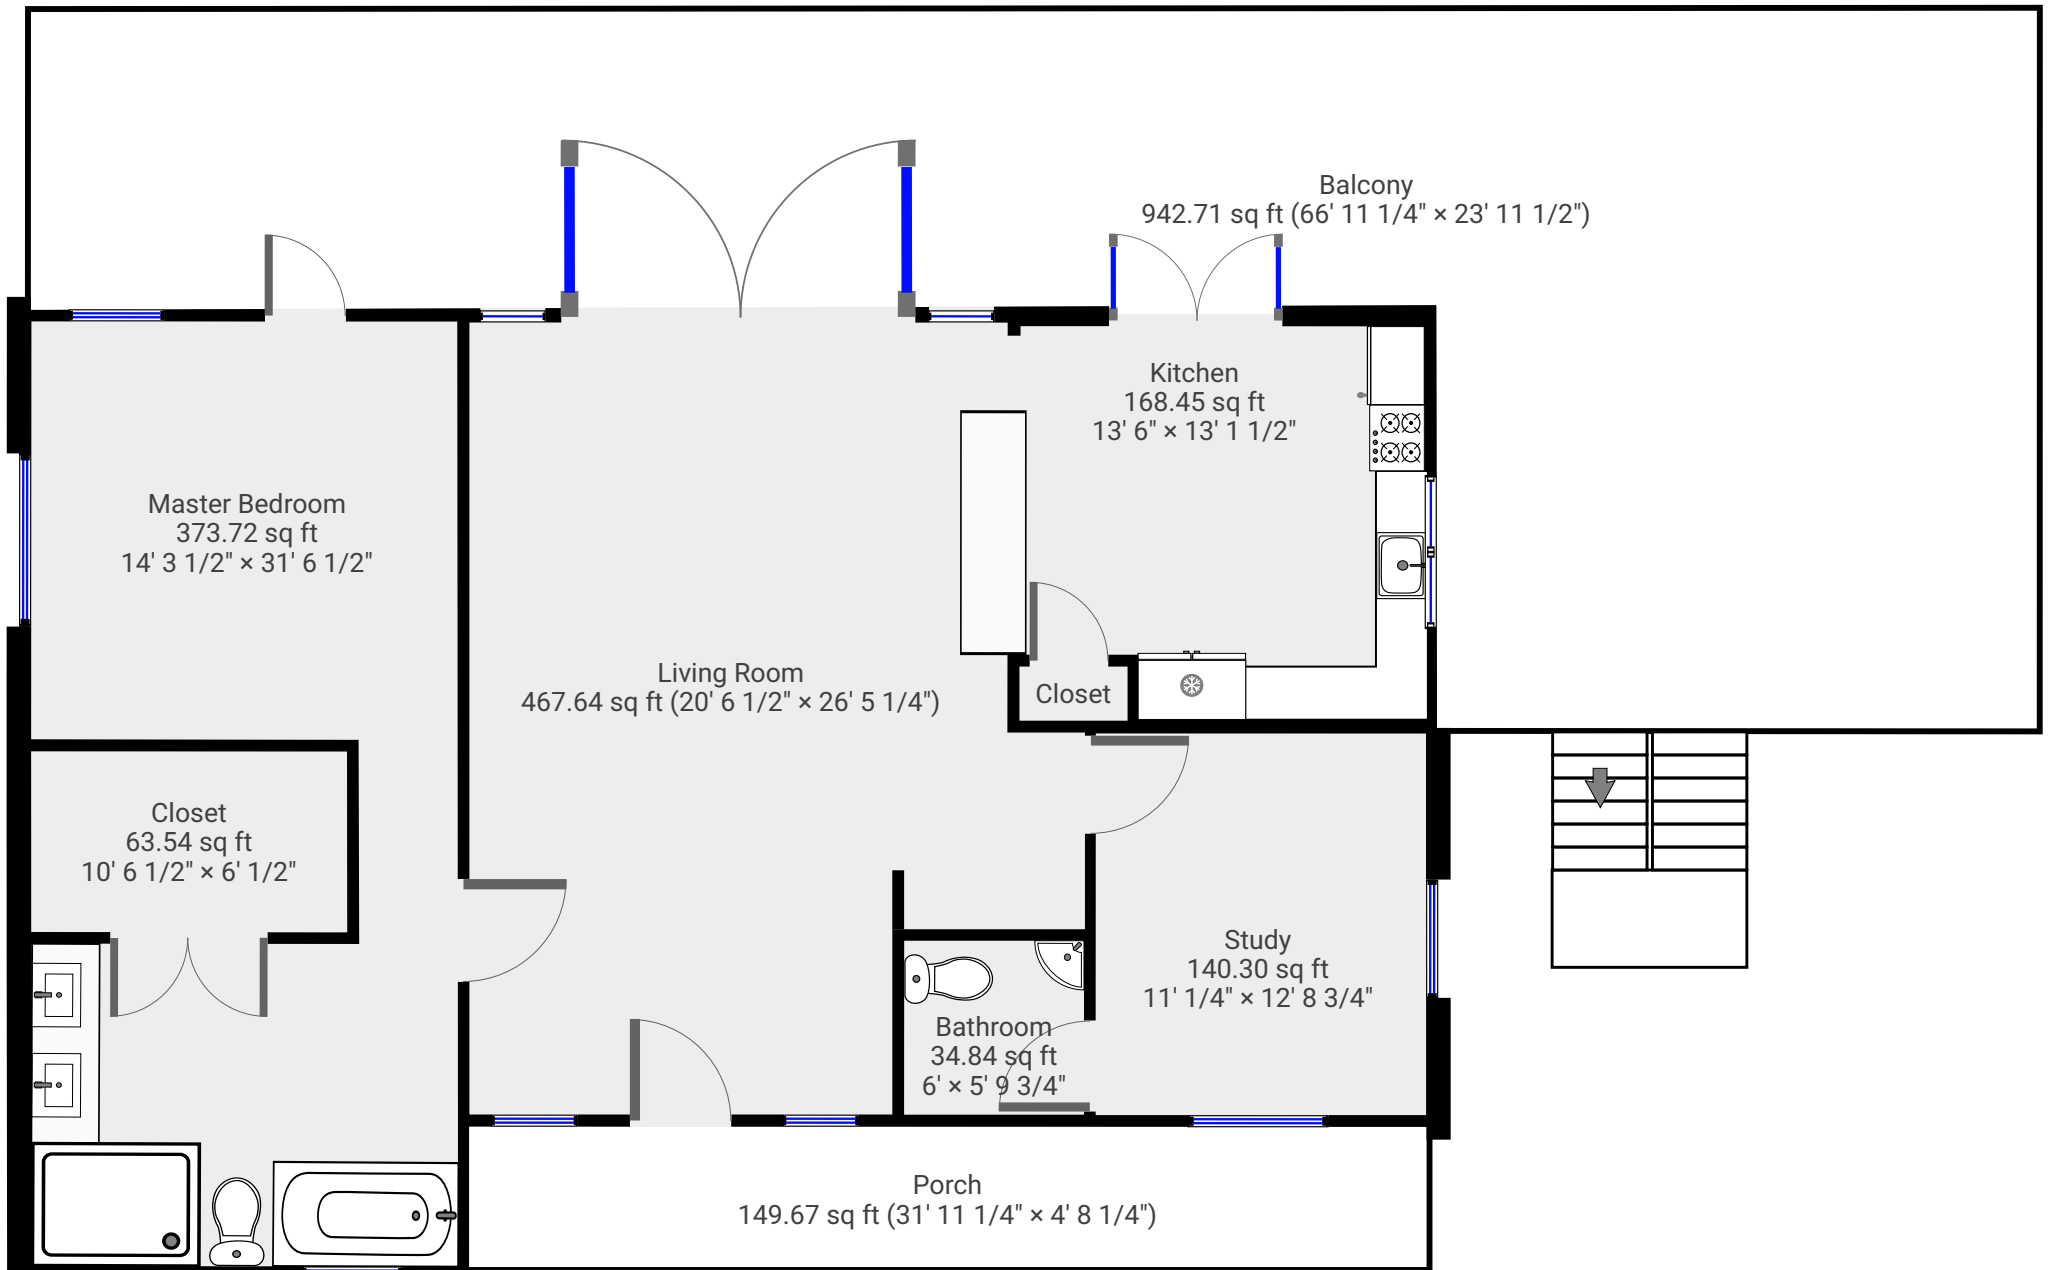

▼ Ground Floor

TOTAL AREA: 1317.43 sq ft • LIVING AREA: 1317.43 sq ft •

THIS FLOORPLAN IS PROVIDED WITHOUT WARRANTY OF ANY KIND. SKNR DISCLAIMS ANY WARRANTY INCLUDING, WITHOUT LIMITATION, SATISFACTORY QUALITY OR ACCURACY OF DIMENSIONS.

▼ 1st Floor

TOTAL AREA: 1254.46 sq ft • LIVING AREA: 1254.46 sq ft •

THIS FLOORPLAN IS PROVIDED WITHOUT WARRANTY OF ANY KIND. SKNR DISCLAIMS ANY WARRANTY INCLUDING, WITHOUT LIMITATION, SATISFACTORY QUALITY OR ACCURACY OF DIMENSIONS.