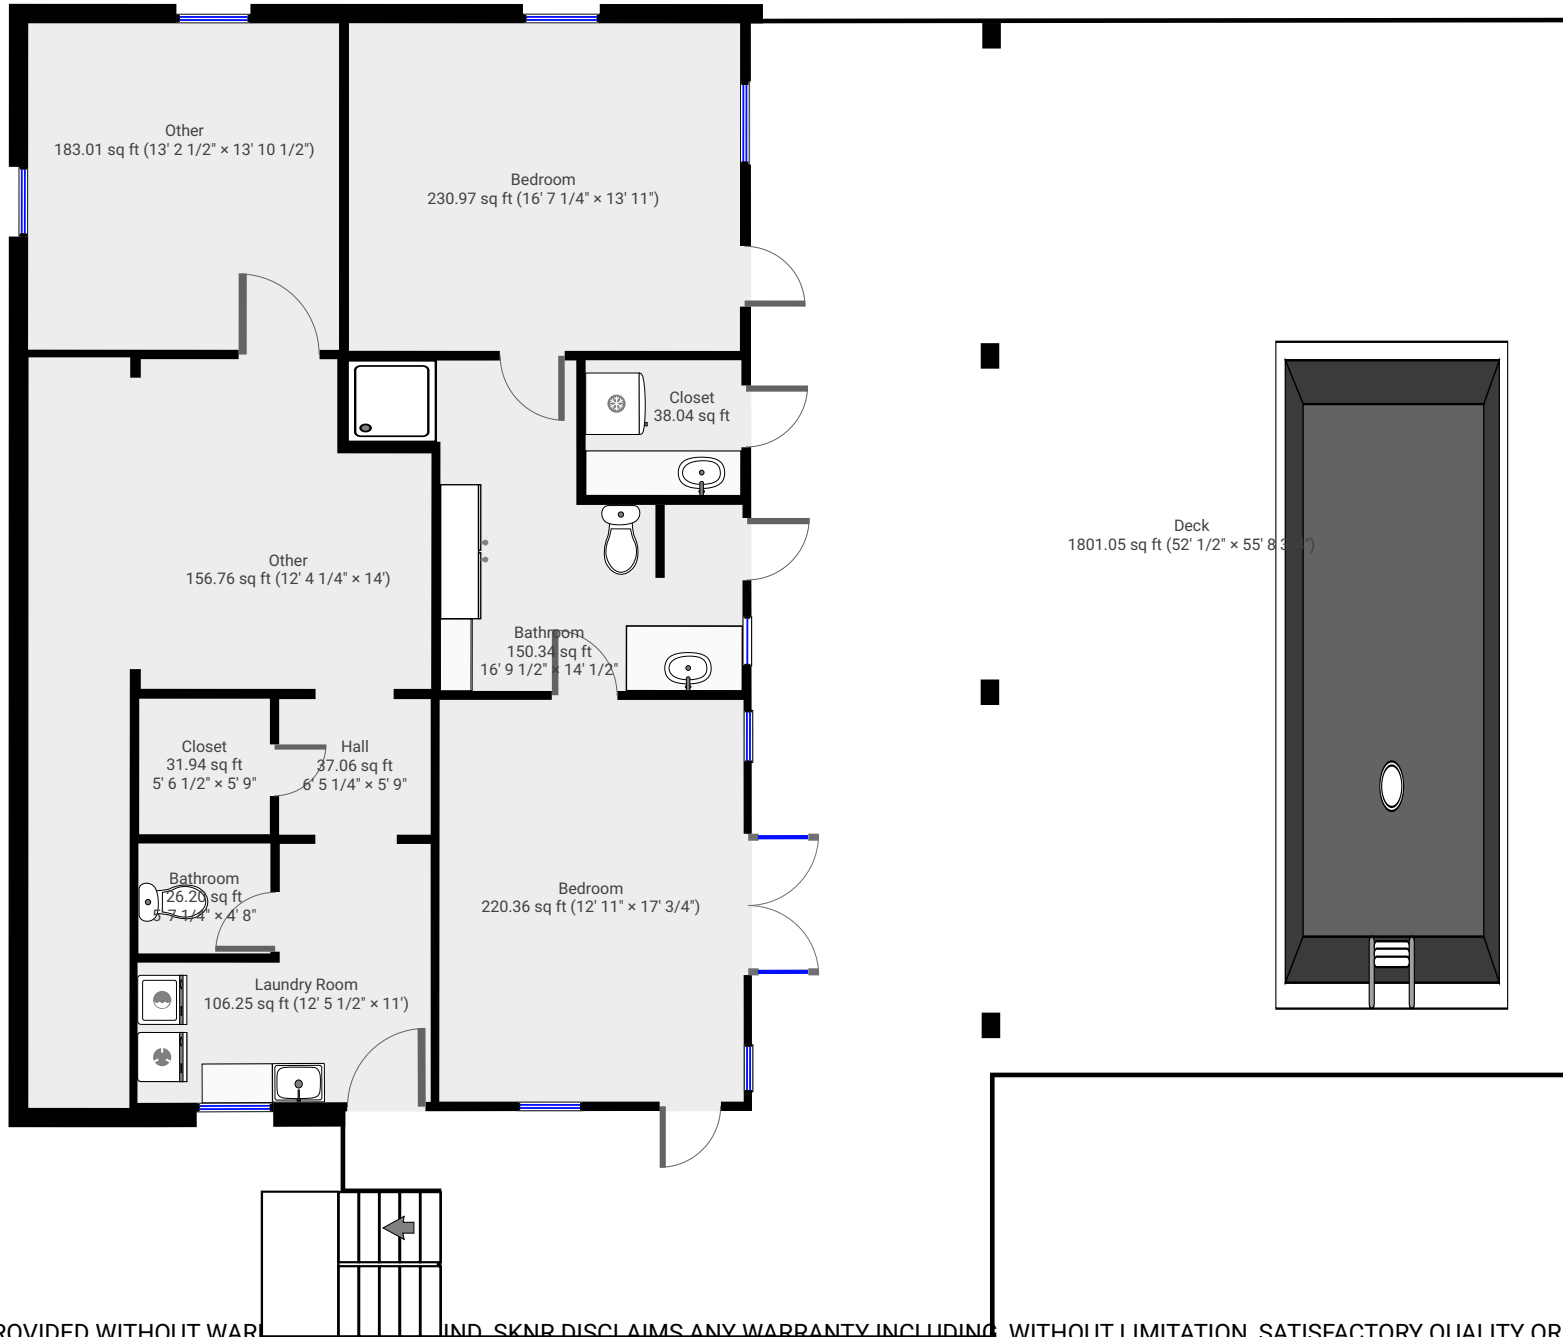

▼ Ground Floor

TOTAL AREA: 1317.43 sq ft • LIVING AREA: 1317.43 sq ft •

THIS FLOORPLAN IS PROVIDED WITHOUT WARRANTY OF ANY KIND. SKNR DISCLAIMS ANY WARRANTY INCLUDING, WITHOUT LIMITATION, SATISFACTORY QUALITY OR ACCURACY OF DIMENSIONS.

▼ 1st Floor

TOTAL AREA: 1254.46 sq ft • LIVING AREA: 1254.46 sq ft •

THIS FLOORPLAN IS PROVIDED WITHOUT WARRANTY OF ANY KIND. SKNR DISCLAIMS ANY WARRANTY INCLUDING, WITHOUT LIMITATION, SATISFACTORY QUALITY OR ACCURACY OF DIMENSIONS.