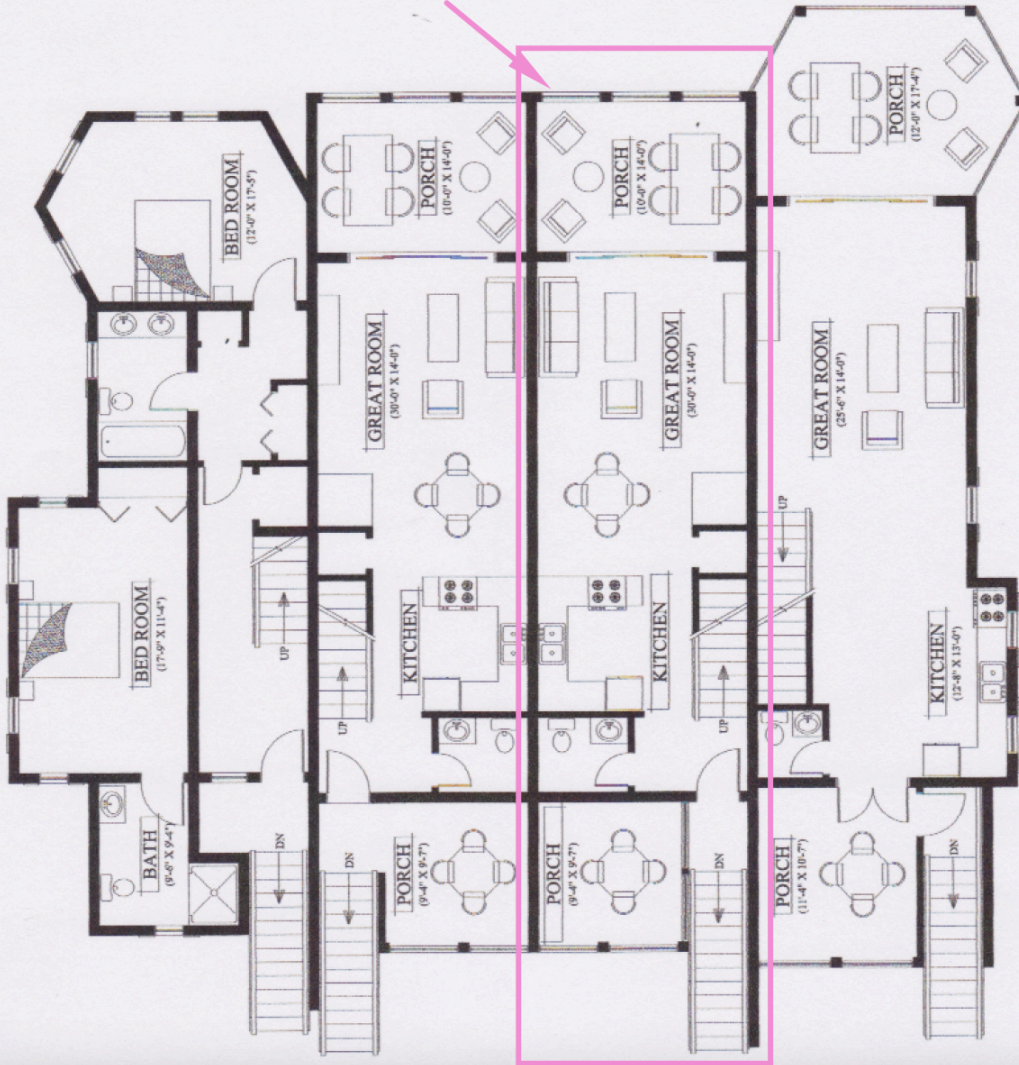

UNIT 4B
1ST FLOOR

FIRST FLOOR
Scale: 1/4" = 1'-0"

UNIT 4B
2ND FLOOR

SECOND FLOOR
Scale: 1/4" = 1'-0"